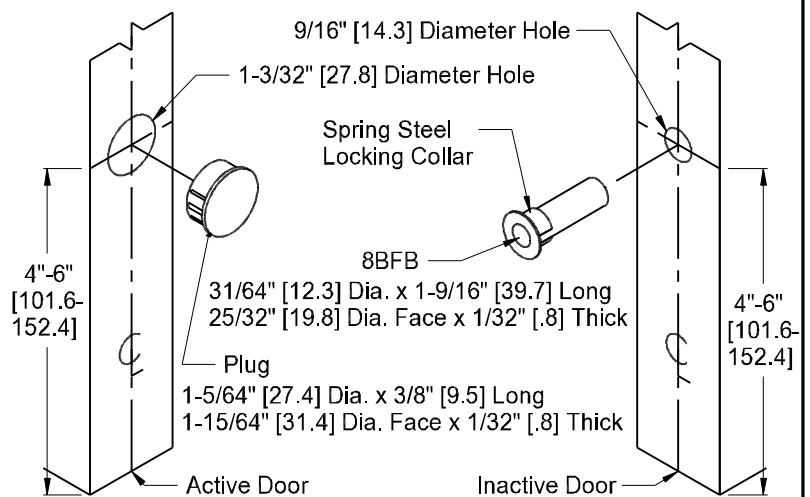

845 = 805 Top Bolt
840 Bottom Bolt

805/8BFB = 805 Top Bolt
8BFB Bottom Fire Bolt

Non - Handed

8BFB Mounting Instructions

IMPORTANT: The 8BFB will project during a fire. Do not cover with any edge mounted door hardware.

Dimensions in [] denotes millimeters

DOOR CONTROLS INTERNATIONAL
2362 Bishop Circle East
Dexter, MI 48130 U.S.A.