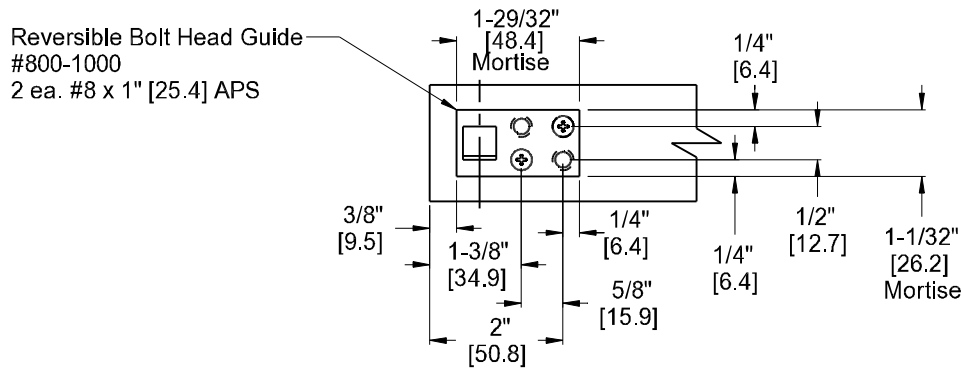

845 = 805 Top Bolt
840 Bottom Bolt

805/8BFB = 805 Top Bolt
8BFB Bottom Fire Bolt

Non - Handed

8BFB Mounting Instructions

IMPORTANT: The 8BFB will project during a fire. Do not cover with any edge mounted door hardware.

Dimensions in [] denotes millimeters

DOOR CONTROLS INTERNATIONAL
2362 Bishop Circle East
Dexter, MI 48130 U.S.A.