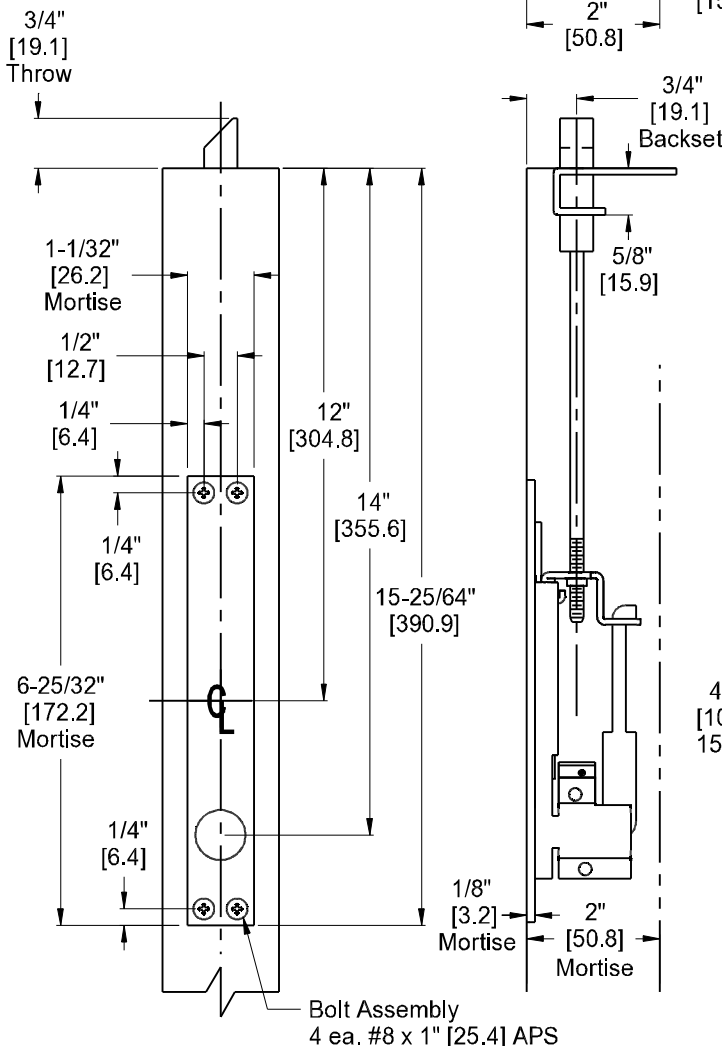

845 = 805 Top Bolt
840 Bottom Bolt

805/8BFB = 805 Top Bolt
8BFB Bottom Fire Bolt

Non - Handed

8BFB Mounting Instructions

IMPORTANT: The 8BFB will project during a fire. Do not cover with any edge mounted door hardware.

Dimensions in [] denotes millimeters

DOOR CONTROLS INTERNATIONAL
2362 Bishop Circle East
Dexter, MI 48130 U.S.A.