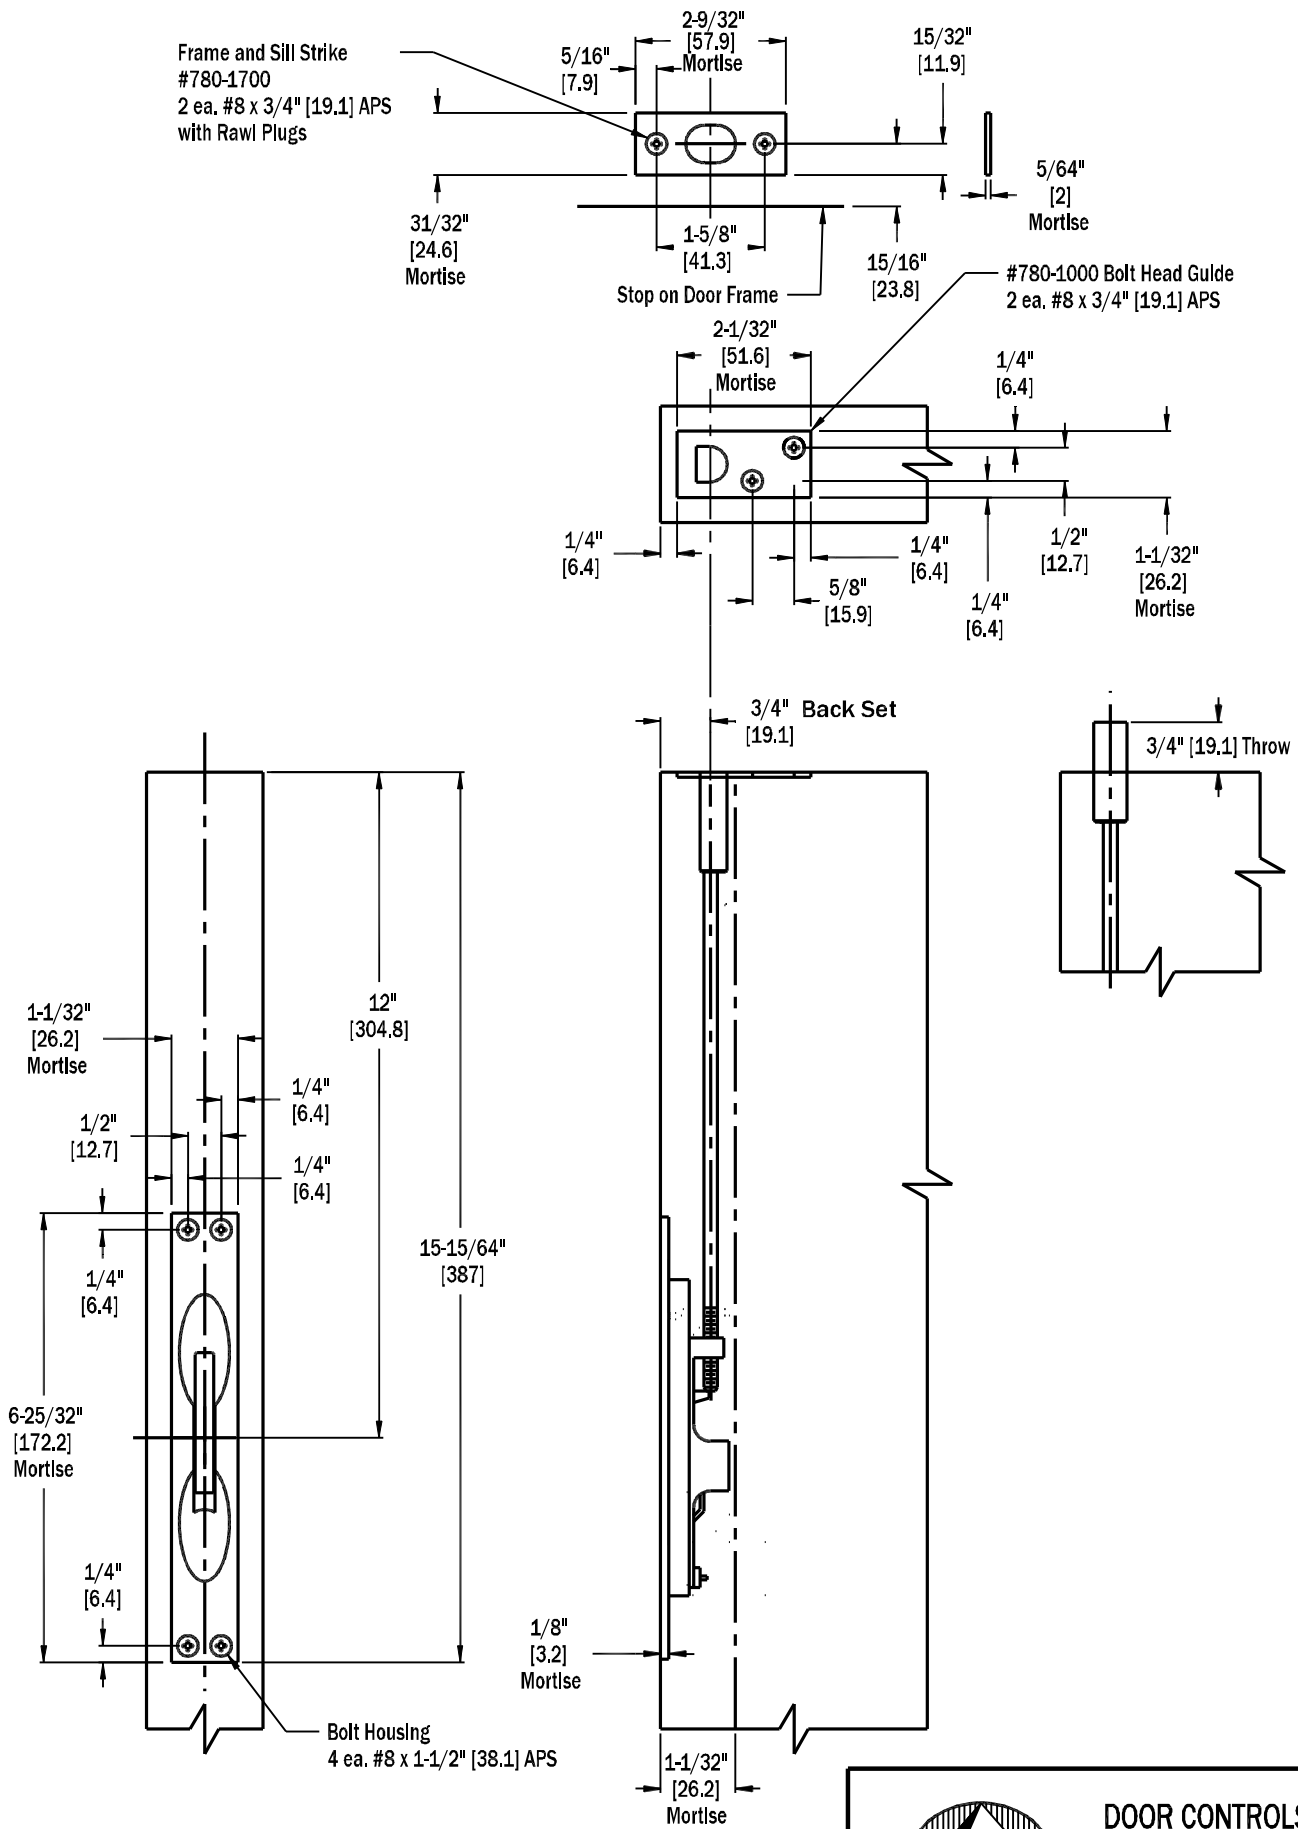

**NO. 780F SERIES MANUAL FLUSH BOLTS
FOR METAL DOORS PREP ANSI 115.4**

TEMPLATE APPLIES TO

ITEM NO. 780F

**DOOR CONTROLS
INTERNATIONAL®**

2362 BISHOP CIRCLE EAST
DEXTER, MI 48130 U.S.A.