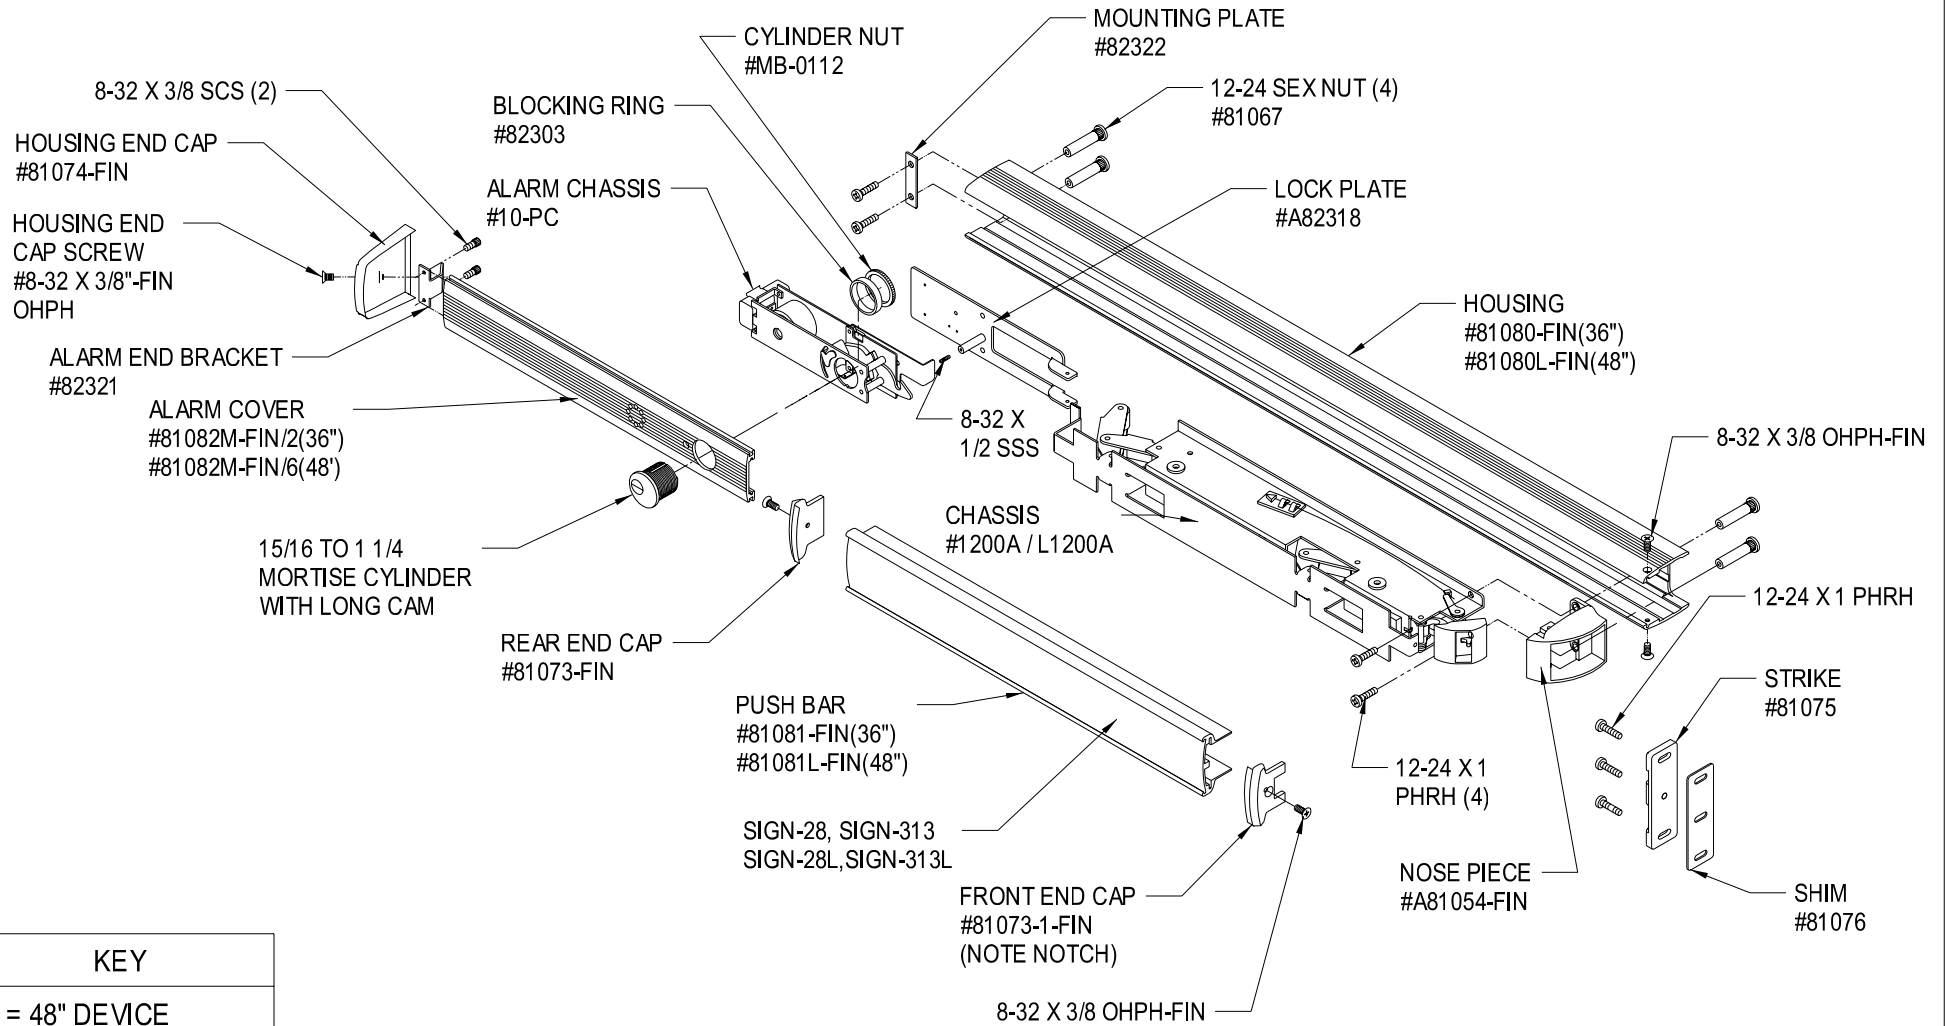

1210A SERIES PARTS LIST

KEY

L = 48" DEVICE
 FIN = SPECIFY FINISH

DOOR CONTROLS INTERNATIONAL 1-800-742-3634

2-15-05