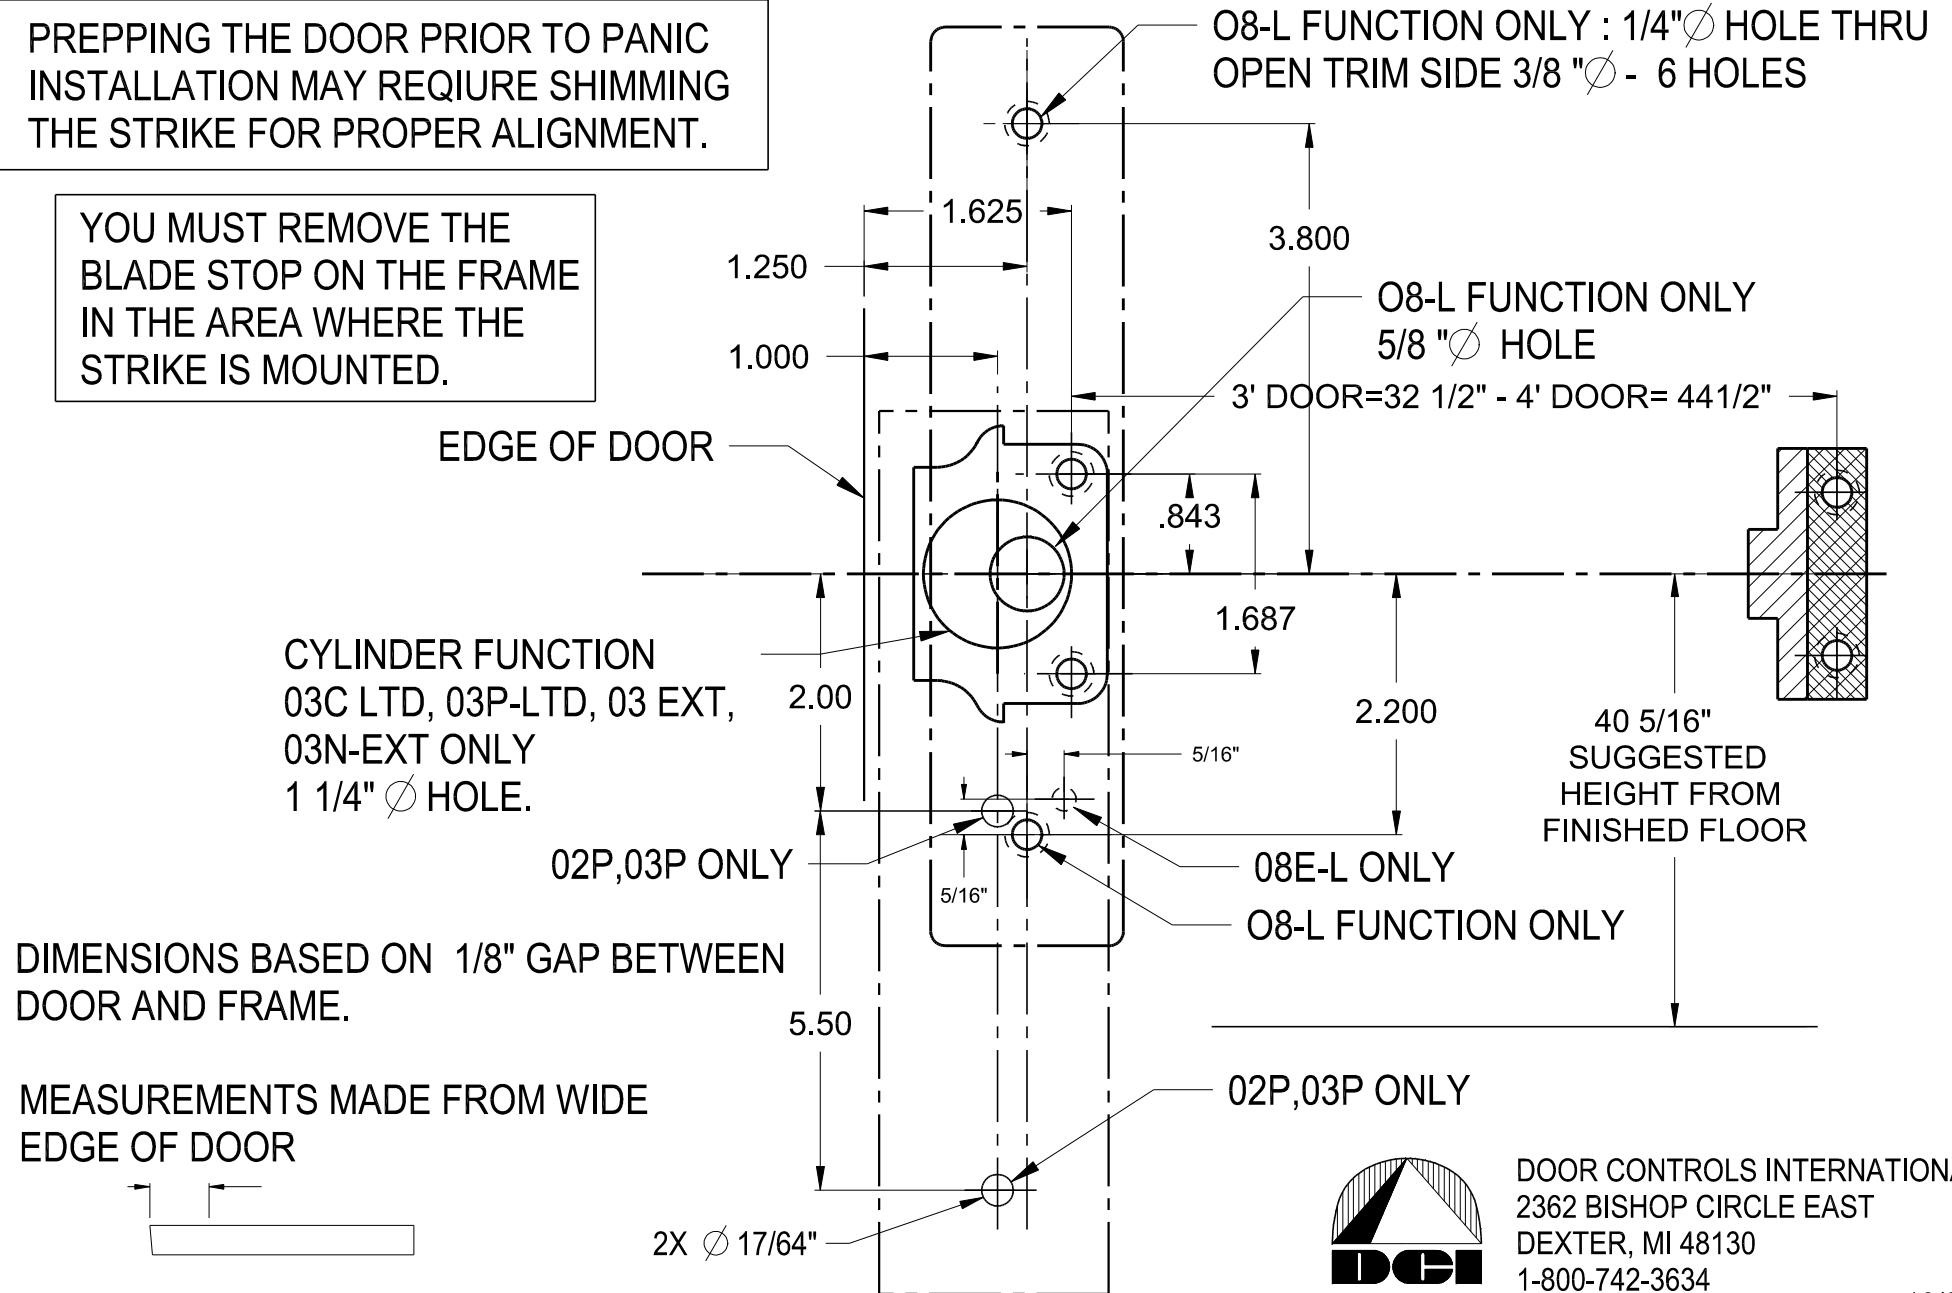

# 1200 / 1300 SERIES SINGLE DOOR PREP ALUMINUM NARROWLINE DOORS

PREPPING THE DOOR PRIOR TO PANIC INSTALLATION MAY REQUIRE SHIMMING THE STRIKE FOR PROPER ALIGNMENT.

YOU MUST REMOVE THE BLADE STOP ON THE FRAME IN THE AREA WHERE THE STRIKE IS MOUNTED.