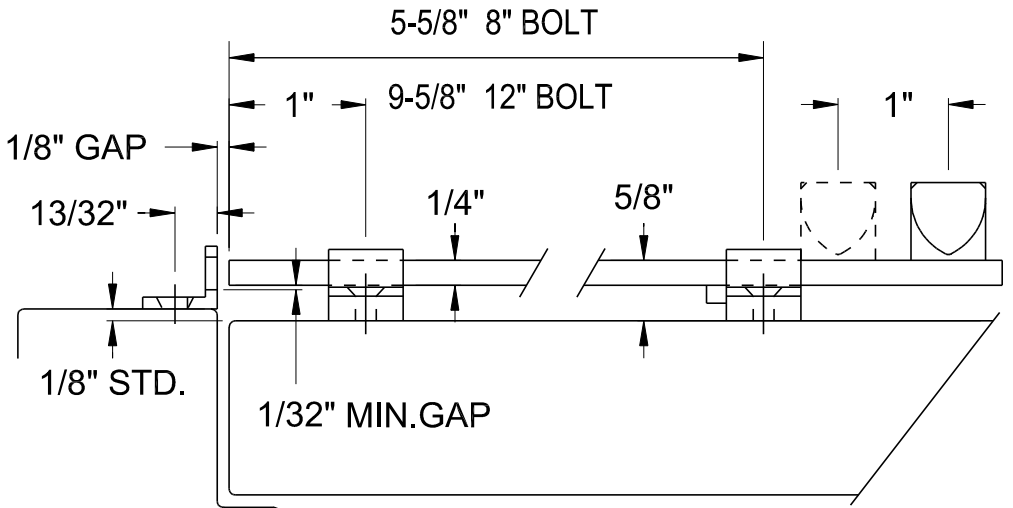

UNIVERSAL STRIKE

MORTISE STRIKE

PULL SIDE MOUNTING DETAIL

PUSH SIDE MOUNTING DETAIL

OPTIONAL RIM STRIKE

SCREW PACKAGE
(8) #10 X 1- 1/4" TYPE A F.H.S.M.S.
(8) #10-24 X 1" F.H.M.S.

DOOR CONTROLS INTERNATIONAL
2362 BISHOP CIRCLE EAST
DEXTER, MI. 48130 U.S.A.