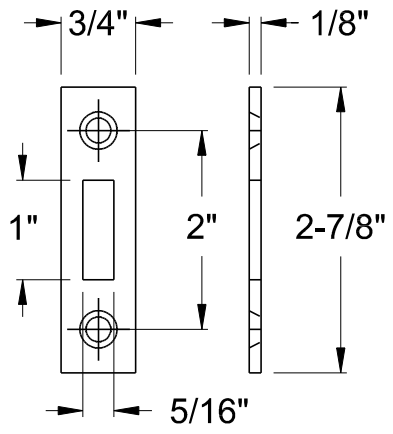

UNIVERSAL STRIKE

MORTISE STRIKE

PULL SIDE MOUNTING DETAIL

PUSH SIDE MOUNTING DETAIL

OPTIONAL RIM STRIKE

SCREW PACKAGE
(8) #10 X 1- 1/4" TYPE A F.H.S.M.S.
(8) #10-24 X 1" F.H.M.S.

DOOR CONTROLS INTERNATIONAL
2362 BISHOP CIRCLE EAST
DEXTER, MI. 48130 U.S.A.