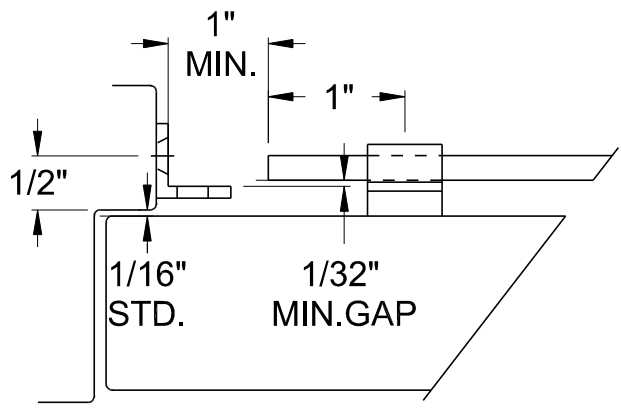

UNIVERSAL STRIKE

MORTISE STRIKE

PULL SIDE MOUNTING DETAIL

PUSH SIDE MOUNTING DETAIL

OPTIONAL RIM STRIKE

SCREW PACKAGE
(8) #10 X 1- 1/4" TYPE A F.H.S.M.S.
(8) #10-24 X 1" F.H.M.S.

DOOR CONTROLS INTERNATIONAL
2362 BISHOP CIRCLE EAST
DEXTER, MI. 48130 U.S.A.