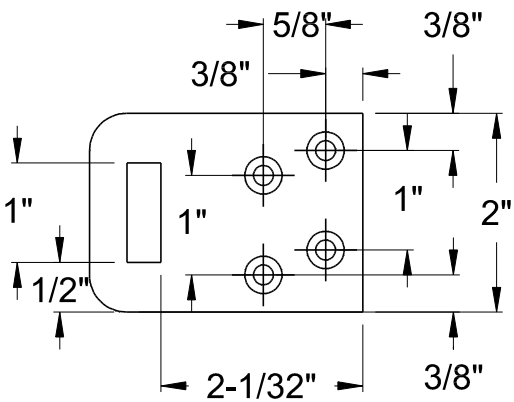

UNIVERSAL STRIKE

MORTISE STRIKE

PULL SIDE MOUNTING DETAIL

PUSH SIDE MOUNTING DETAIL

OPTIONAL RIM STRIKE

SCREW PACKAGE
(8) #10 X 1- 1/4" TYPE A F.H.S.M.S.
(8) #10-24 X 1" F.H.M.S.

DOOR CONTROLS INTERNATIONAL
2362 BISHOP CIRCLE EAST
DEXTER, MI. 48130 U.S.A.