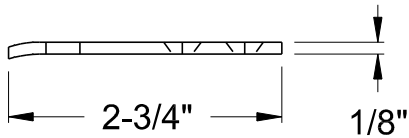

UNIVERSAL STRIKE

MORTISE STRIKE

PULL SIDE MOUNTING DETAIL

PUSH SIDE MOUNTING DETAIL

OPTIONAL RIM STRIKE

SCREW PACKAGE
(8) #10 X 1- 1/4" TYPE A F.H.S.M.S.
(8) #10-24 X 1" F.H.M.S.

DOOR CONTROLS INTERNATIONAL
2362 BISHOP CIRCLE EAST
DEXTER, MI. 48130 U.S.A.